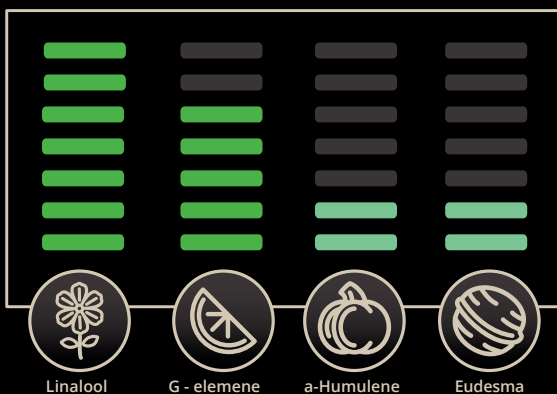

CERTIFICATE OF ANALYSIS

DRIZL PICKL FEM[®]

Whopper with Pickles X Granny's Home

THC: HIGH

REPORT

THCa 33,8 %
CBG 0,8 %
CBD 0,1 %

TOTAL
CANNABINOIDS :
34,81 %

HIGH

LOW

TERPENES

Linalool
G - elemene
a - Humulene
Eudesma

Analysis performed by:

NeoSpectra[®]

Download original
lab version of this
certificate here:

©

**SEED
STOCKERS**