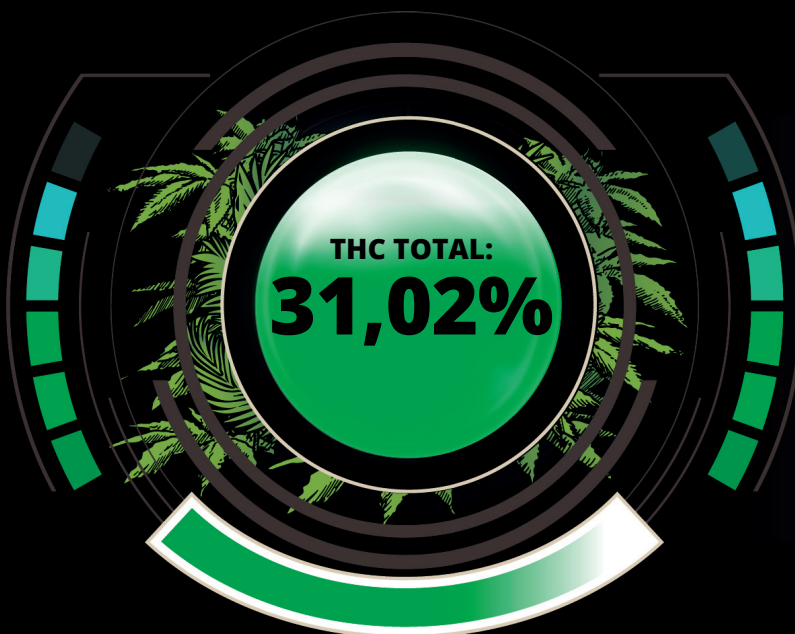

CERTIFICATE OF ANALYSIS

DRIZL PICKL FEM[®]

Whopper with Pickles X Granny's Home

THC: HIGH

REPORT

THCa 33,8 %
CBG 0,8 %
CBD 0,1 %

TOTAL
CANNABINOIDS :
34,81 %

HIGH