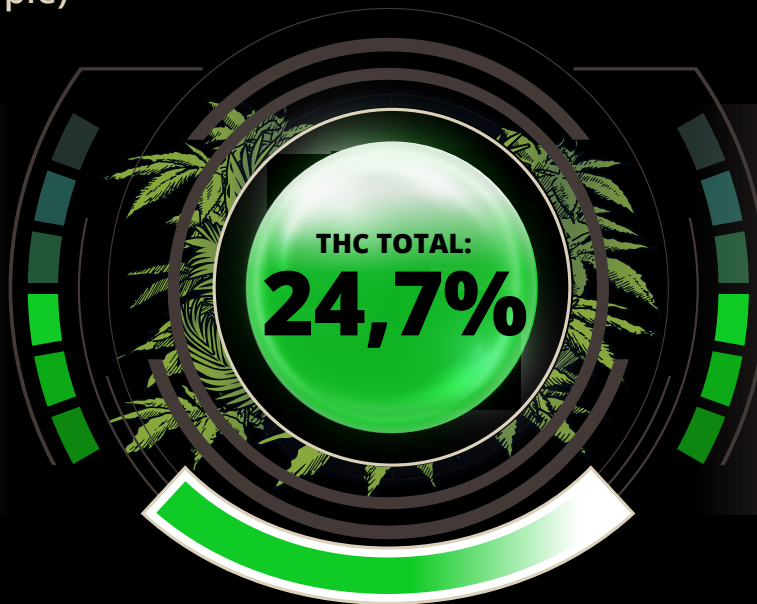

PANTY PUNCH

CERTIFICATE OF ANALYSIS

PANTY PUNCH FEM[©]

Pink Panties (Burmese Kush x Florida Kush) x Purple Punch (Larry OG x Granddaddy Purple)

THC: SUPER HIGH

REPORT

CBDV 0,88
D9-THC 1,22
THCA 26,85
TOTAL CANNABINOIDS :
33,12 %