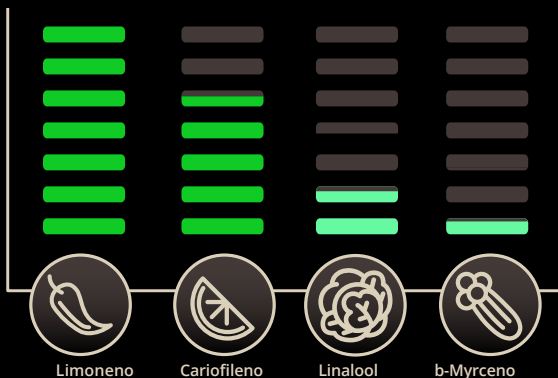

PANTY PUNCH

CERTIFICATE OF ANALYSIS

PANTY PUNCH FEM[©]

Pink Panties (Burmese Kush x Florida Kush) x Purple Punch (Larry OG x Granddaddy Purple)

THC: SUPER HIGH

REPORT

CBDV 0,88
D9-THC 1,22
THCA 26,85
TOTAL CANNABINOIDS :
33,12 %